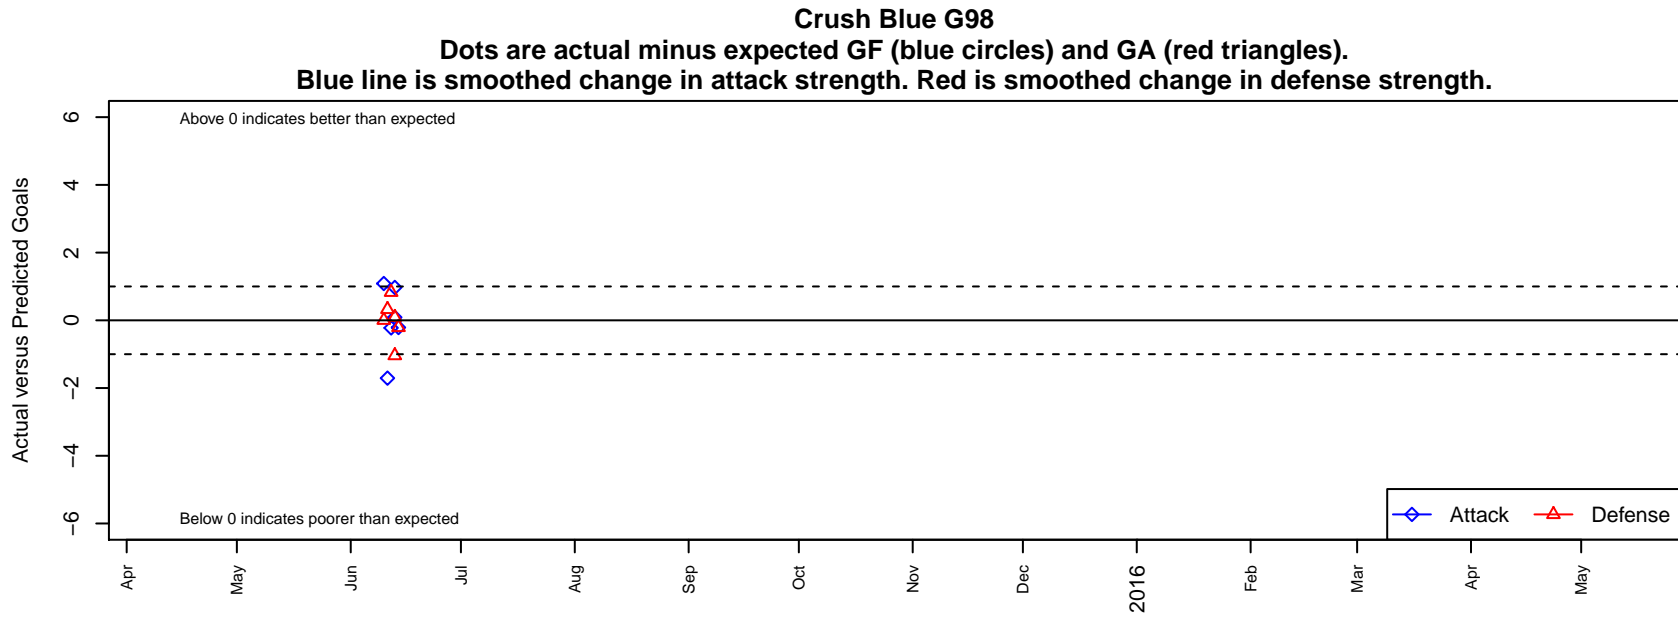

# Crush Blue G98

, UT  
G98 total strength=1720  
attack=46.02 defense=12.8

alt names used:  
Crush Blue (UT)

Venues played:  
2015 Region IV Pres Cup U16

<b>date</b>	<b>home</b>		<b>away</b>		<b>venue</b>	<b>pred.home</b>	<b>pred.away</b>
2015-06-14	Crush Blue G98	1	Crossfire Select Glenn G98	2	2015 Region IV Pres Cup U16	1.21	1.79
2015-06-13	Crush Blue G98	3	Pride 99 Copa G98	2	2015 Region IV Pres Cup U16	2.03	0.96
2015-06-13	Leahi 99 Premier G98	1	Crush Blue G98	3	2015 Region IV Pres Cup U16	1.09	2.91
2015-06-12	Crush Blue G98	3	South LA United G98	0	2015 Region IV Pres Cup U16	3.22	0.83
2015-06-11	Twin Falls Rapids G98	0	Crush Blue G98	5	2015 Region IV Pres Cup U16	0.32	6.71
2015-06-10	Phoenix 99 Premier G98	1	Crush Blue G98	10	2015 Region IV Pres Cup U16	1.00	8.91